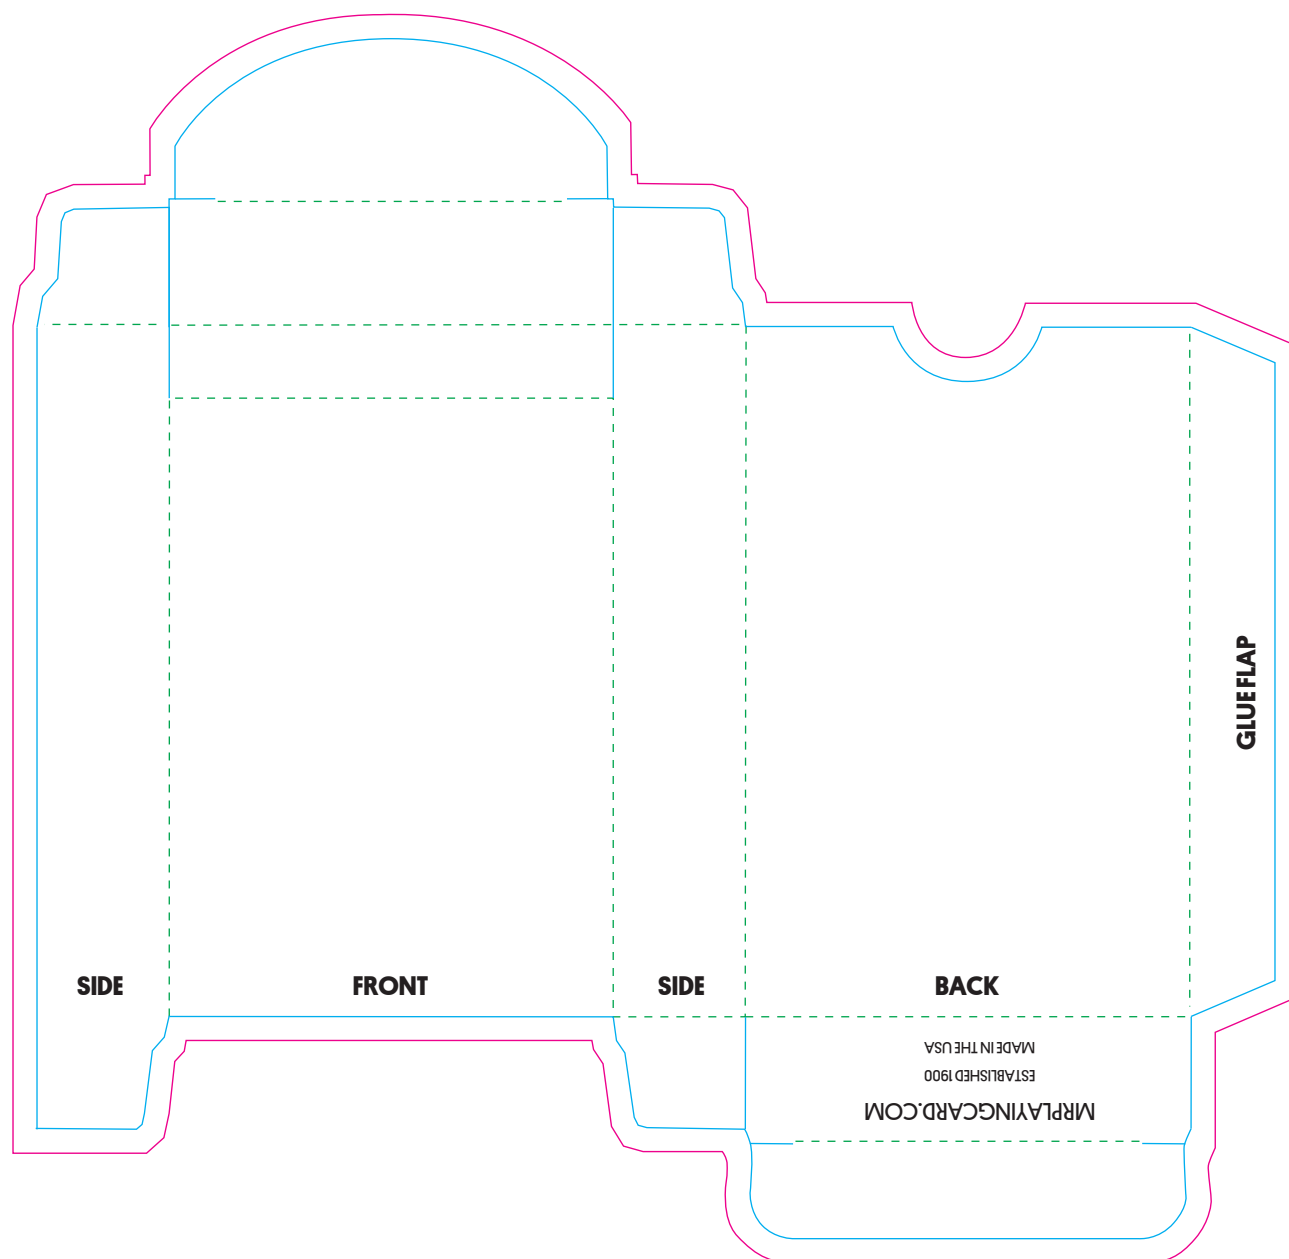

TUCKBOX TEMPLATE - 2.25" x 3.5" x 0.75"

# 54-Card Bridge

## LIVE AREA IS THE ENTIRE BOX

When adhering to guidelines be sure to include bleed in your artwork and make sure that any important type or logos fall within the live area. Please check to see that the artwork is centered, or placed exactly where you want it on the template.

— TRIM - Final cut size of the box.

- - - FOLD - Where the box folds.

— .125" BLEED - Background colors and patterns should extend to this point.