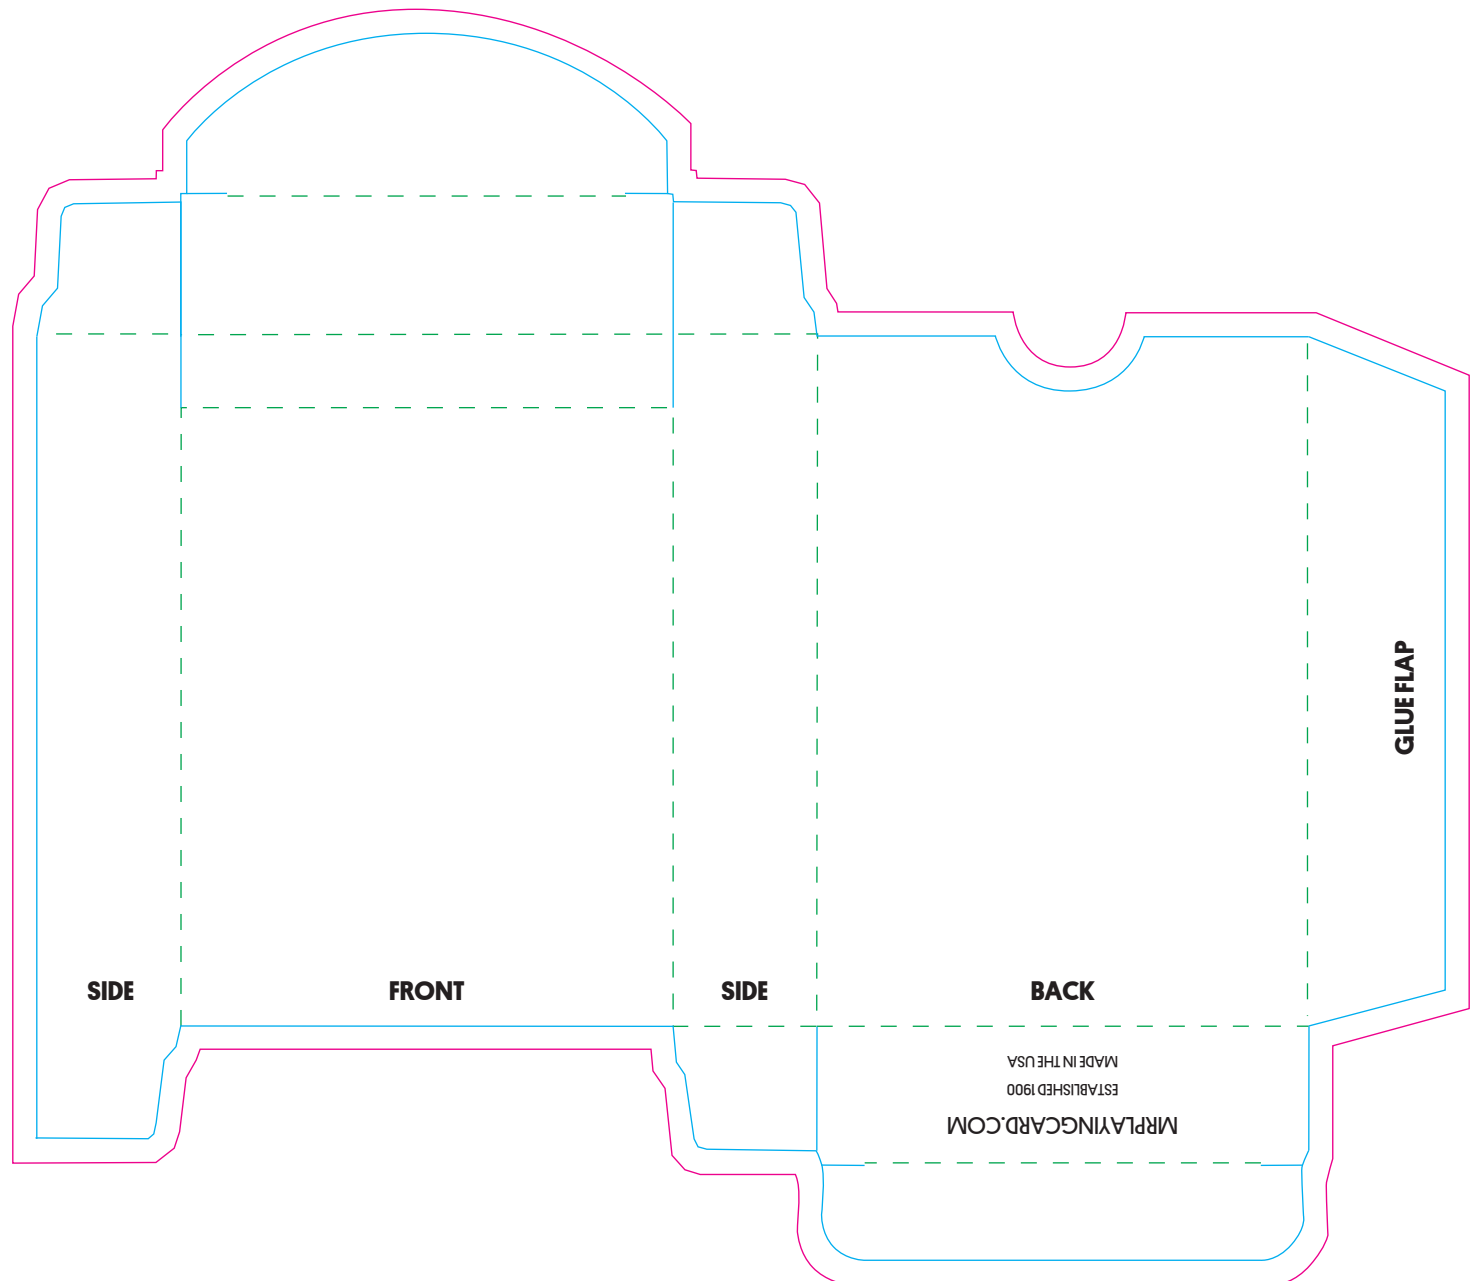

# TUCKBOX TEMPLATE - 2.5" x 3.5" x 0.75"

## game card

### LIVE AREA IS THE ENTIRE BOX

When adhering to guidelines be sure to include bleed in your artwork and make sure that any important type or logos fall within the live area. Please check to see that the artwork is centered, or placed exactly where you want it on the template.

— TRIM - Final cut size of the box.

- - - FOLD - Where the box folds.

— .125" BLEED - Background colors and patterns should extend to this point.