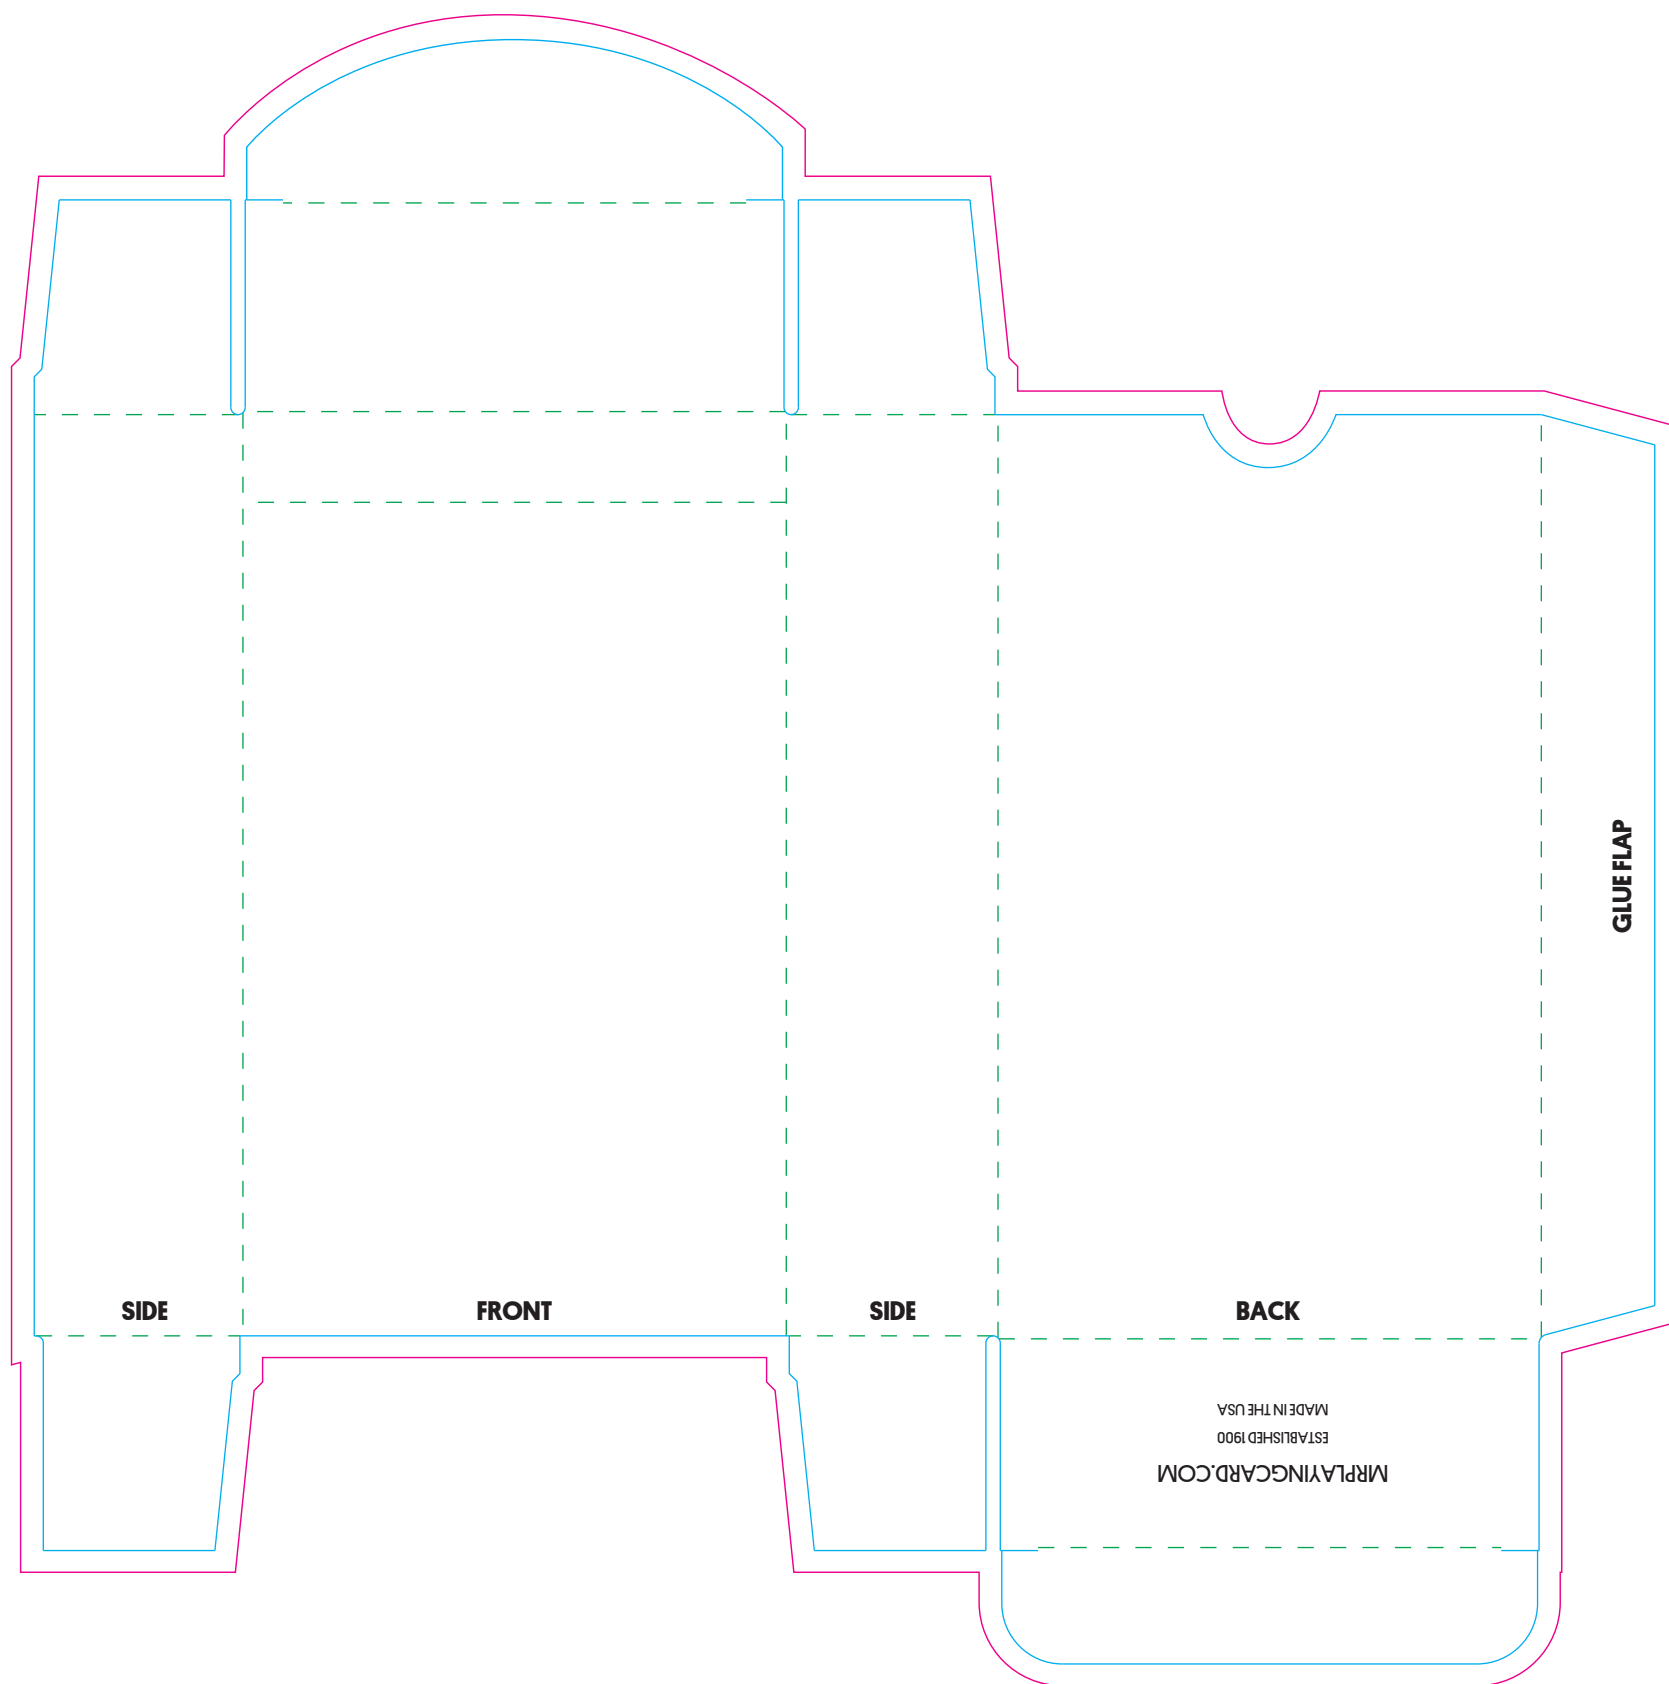

TUCKBOX TEMPLATE - 2.75" x 4.75" x 1.1"

78-Card Game

LIVE AREA IS THE ENTIRE BOX

When adhering to guidelines be sure to include bleed in your artwork and make sure that any important type or logos fall within the live area. Please check to see that the artwork is centered, or placed exactly where you want it on the template.

— TRIM - Final cut size of the box.

- - - FOLD - Where the box folds.

— .125" BLEED - Background colors and patterns should extend to this point.